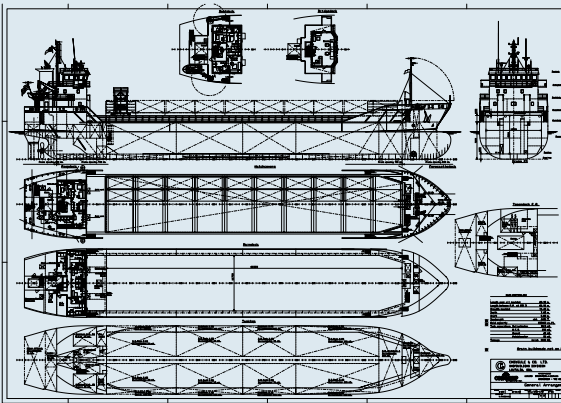

Blue Antares

INFORMATION

Type	Box-shaped singledecker
Year of Built	2008
Flag	Antigua & Barbuda
IMO No.	9346689
Call Sign	V2QJ5

PARTICULARS

Summer / Winter DWAT	4.891 mt / 4.703,16 mt
Summer / Winter draft	abt. 6,22 m / abt. 6,09 m
LOA	89,95 m
Beam	14,40 m
Moulded depth	abt. 7,56 m
WLTHC	abt. 5,80 m in ballast
Air draft	abt. 26,50 m in ballast
GT / NT	2.984 GT / 1.551 NT
Grain capacity / Bale capacity	202.010 cbft / 202.010 cbft
Holds / Hatches	1 / 1
Hatch covers	Pontoon type hatchcovers moved by 1 travelling gantry
Hatch dimensions	63,00 m x 11,70 m
Tanktop / Deck strenght	15 mt/m ² / 1,6 mt/m ²
Cargo gear	none
Bulkheads	2 movable bulkheads
Grainfitted	yes
Cement holes	yes
Bowthruster	yes
IMO fitted	yes
ITF fitted	yes